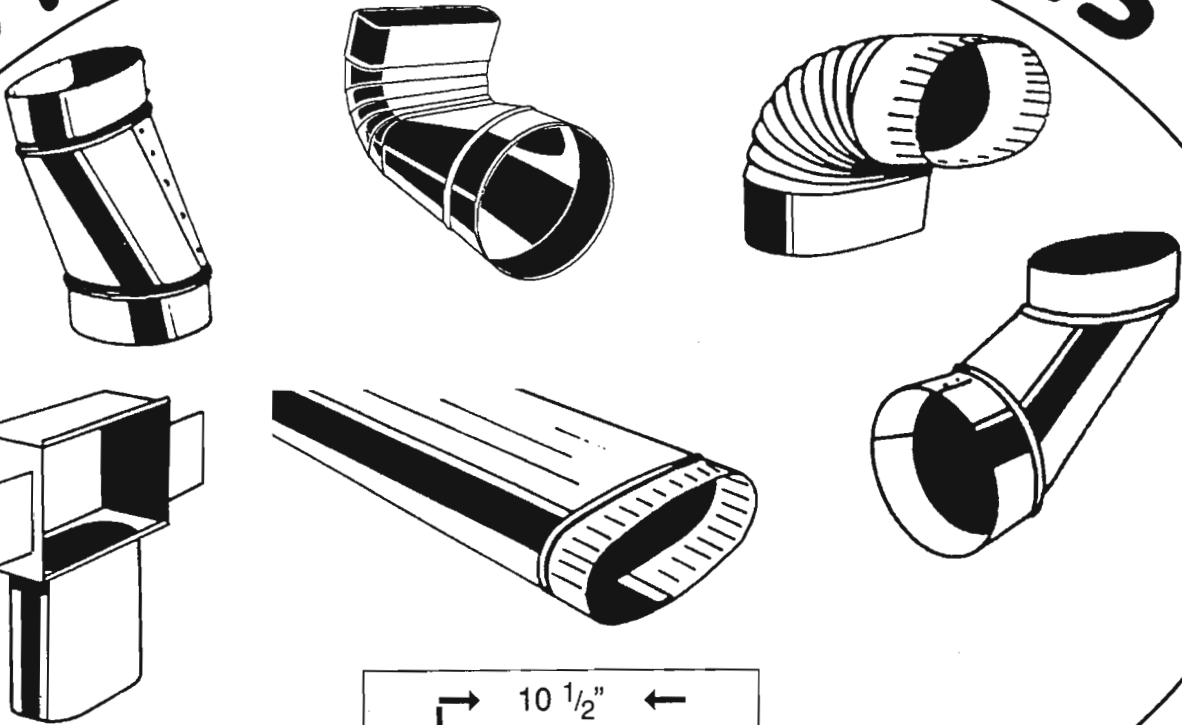

**NOW
AVAILABLE**

From

8 INCH OVAL PRODUCTS

Branch Duct	Area Sq In	Branch Duct	Area Sq In	Branch Duct	Area Sq In
5" Round	19.6	5"Oval	17.2	3 1/4 x 8 Stack	26.0
6" Round	28.3	6"Oval	22.2	3 1/4 x 10 Stack	32.5
7" Round	38.5	7"Oval	27.3	3 1/4 x 12 Stack	39.0
8" Round	50.2	8"Oval	32.5	3 1/4 x 14 Stack	45.5